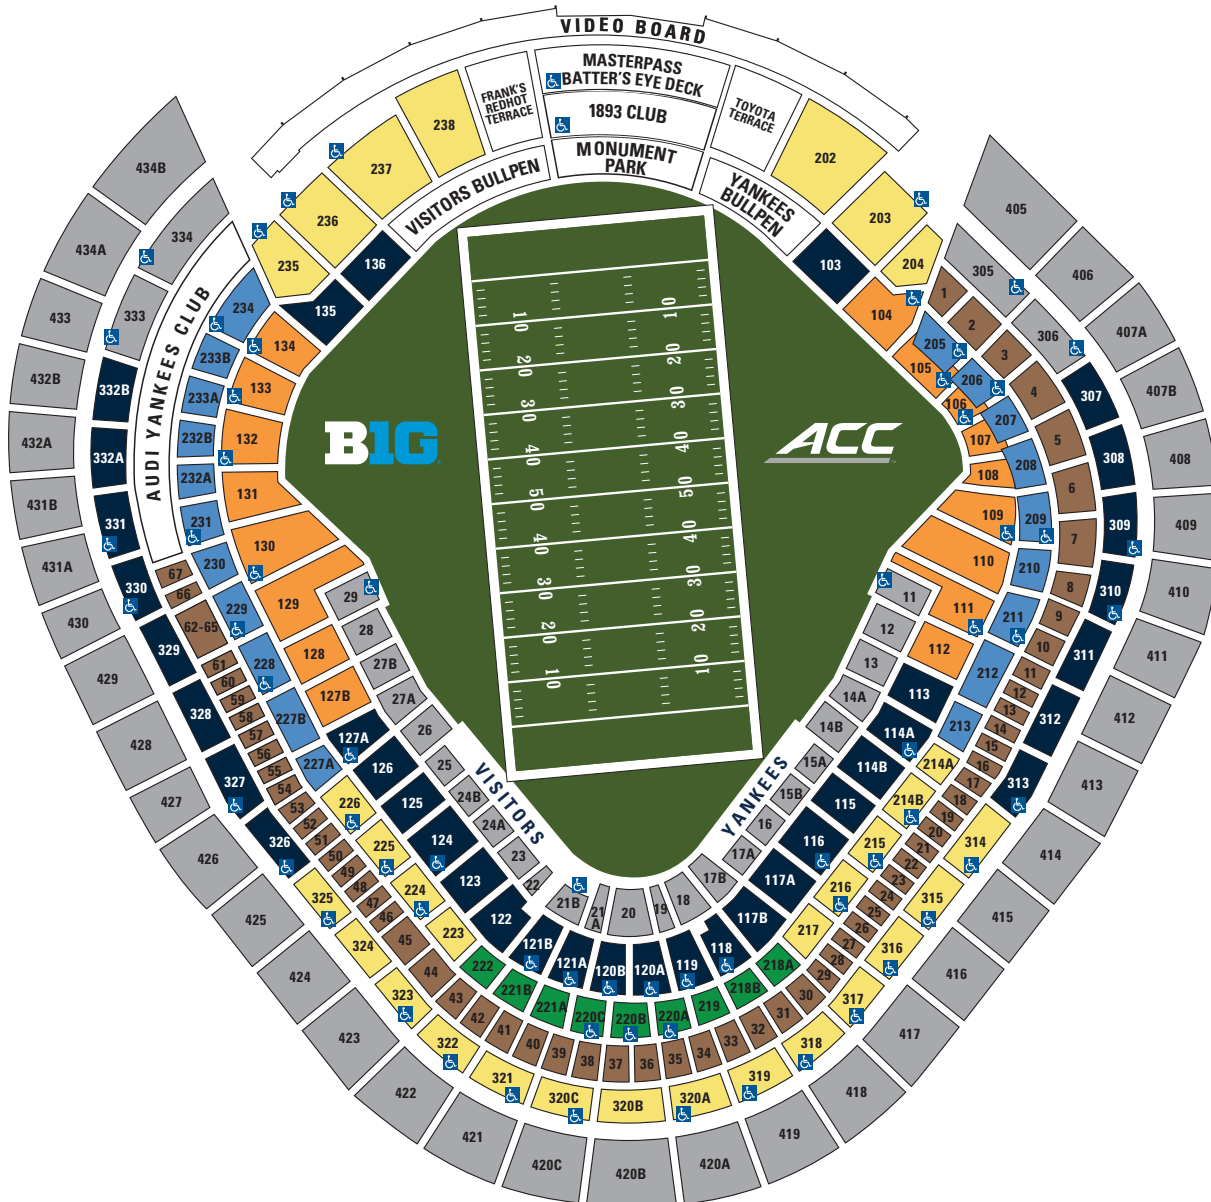

# YANKEE STADIUM FOOTBALL SEATING

**DECEMBER 27, 2017**

SEATING AREA	EARLY BIRD PRICE*	REGULAR PRICE
 Field Level	\$140	\$150
 Main Level	\$125	\$140
 Main Level	\$95	\$125
 Field/Terrace Levels	\$70	\$80
 Main/Terrace Levels/Bleachers	\$55	\$65
 For Luxury Suite Information, please call (718) 508-3955		

\* Early Bird Pricing ends in early November